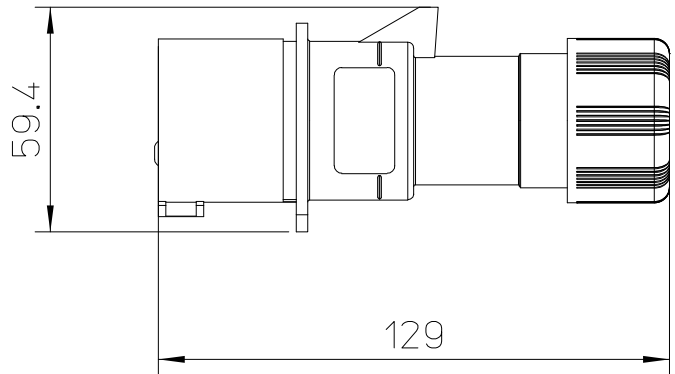

Diritti riservati All rights reserved

dimensions in mm	PE 1663 SV hoods, plugs, 2 poles + PE, 16A	Scale 1:2	
Date 19/05/2017			
Sign. C. Mainini			