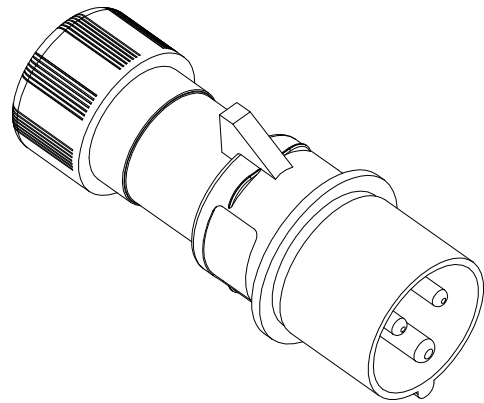

Diritti riservati All rights reserved

dimensions in mm	PE 1663 SV hoods, plugs, 2 poles + PE, 16A	Scale 1:2	
Date 19/05/2017			
Sign. C. Mainini			