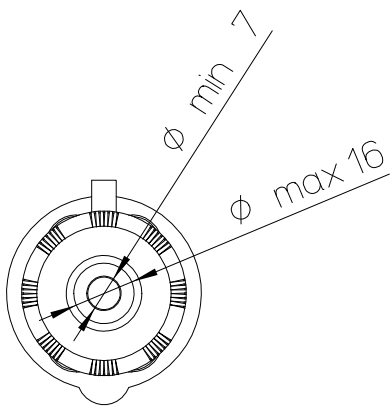

Diritti riservati All rights reserved

dimensions in mm	PE 1663 SV hoods, plugs, 2 poles + PE, 16A	Scale 1:2	
Date 19/05/2017			
Sign. C. Mainini			